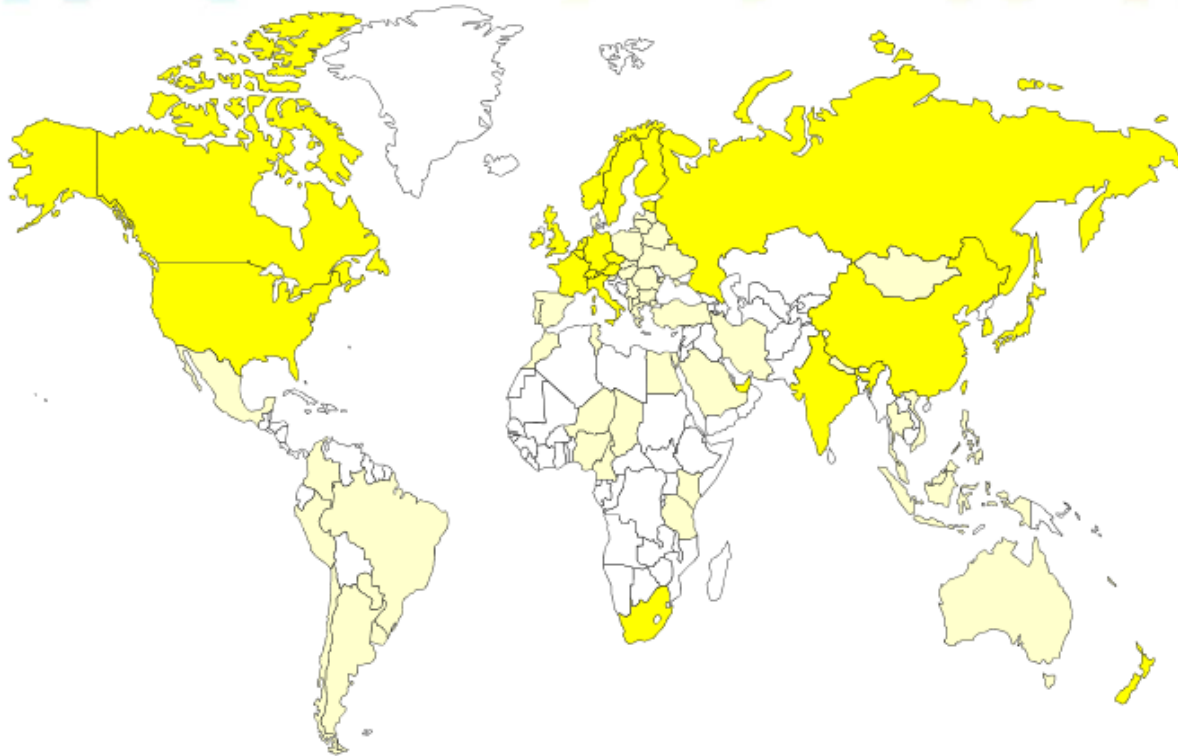

Alte Caracteristici includ:

- Trafic Bidirectional
- Capabilitati Update Over The Air
- ACK
- Security Key Exchange și Criptare End2End pt date
- Roaming

Worldwide LoRa® Deployment

- 34 Publicly Announced Operators
- 150+ on-going trials & deployments
- 400+ members in the Alliance